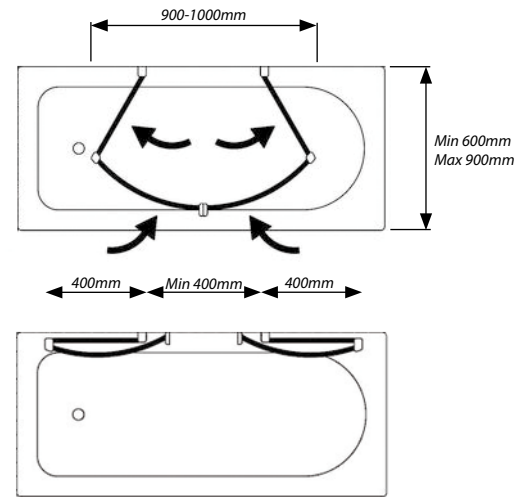

BATHROOM COLLECTION

Bath Screens

NS Eclisse Bath Screen

Height 1500mm

6mm Tempered Glass

Extension 30mm

Panels folding to the wall.

Extensibility for the adjustment at supporting surface.

Profile for the adjustment of wall's out of square.

Rubber seals.

Magnetic closing.

Knobs for opening.

Block on the panels for the locking of the screen in the use position.

Cam device for the panel's lifting from the supporting surface and to improve the movement, the cleaning and the durability of the seals.

Possible couplings with OMEGA equipped columns.

B1060ULUTR

Eclisse Screen

NS Bath Screen Enif

The Enif design appears square, following the most current trends, the sloped panel is shaped to not interfere with the position of the taps and fittings, during the opening and closing.

This model, is unique and suitable for all the bathtubs between 65cm. and 85cm width.

The length of the fixed panel is 84 cm., while the length of the sloped panel is 85cm.; the height is 150 cm.

The supporting brackets are made of polished stainless steel, while the supporting structure in aluminium .