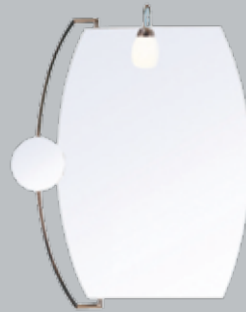

Guaranteed against tarnishing

Suitable for landscape or portrait (Pure range only)

Minima Square

600x900mm

SLM-5015B

Minima Full Arc

600x900mm

SLM-5016B

Minima Bowed

550x740mm

SLM-A20

Minima Sphere

600x900mm

SLM-A17

Compact Pure

450x600mm