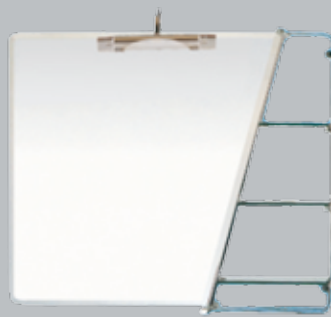

SLMS-A719A

Misty Etch Jumbo

600x1400mm

SLM-A718A

Overhead Lighted Mirrors-Integral Shelves

Integrated shelves high and low level
Polished chrome effect shelving
Pull Cord (IP44 Rated Zone 2 Compatible)
Wide range of shapes to complement existing fittings
Flexi cord light features on SLM-5025B and SLM-5027B
5mm Thick Mirrors
All brackets supplied
Guaranteed against tarnishing

Minima Cone Shelf

900x750mm

SLM-A13

Minima Square Shelf

900x700mm

SLM-A14

Minima Circle Shelf

800x800mm