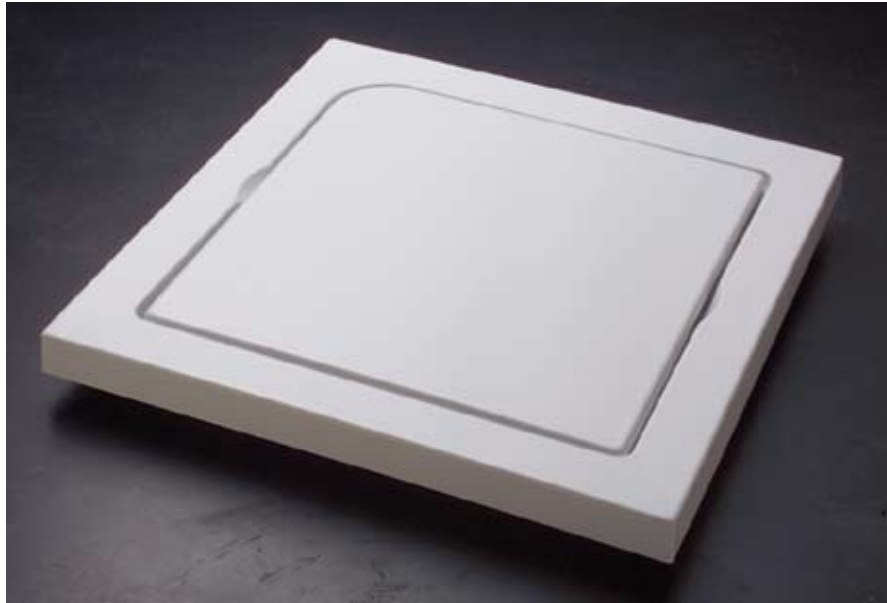

Easy Plumb

- *
- *
- *
- *
- *

Geo Shower Trays

Designer range offers a modern take on traditional shower tray designs. The Geometric square shower tray with a circular recess demonstrates the individualistic nature of this range. The Geometric tray is made of resin Stone with high quality acrylic capped finish for durability.

Geometric Tray

760x760x55mm Geo Tray

Plateau Shower Trays

White low profile shower trays with an ingenious inner platform, designed to complement contemporary bathroom designs. In Strong & Light, high-density foam.

Square Tray

800x800x55mm Square Tray

Quadrant Tray

800x800x55mm Quad Tray

Classic Shower Trays

White shower trays offered in classic shapes, in a variety of dimensions, to complement any bathroom scheme.

The Classic trays are available in Strong Stone, traditional reinforced acrylic capped cast stone resin, and in Strong & Light, high-density foam, except the pentagonal tray, which is only available in Strong Stone.

Square Tray

Strong & Light, high-density foam

760x760x90mm	Square Tray
800x800x90mm	Square Tray
900x900x90mm	Square Tray

Stone

760x760x90mm	Square Tray
800x800x90mm	Square Tray
900x900x90mm	Square Tray

Easy Plumb