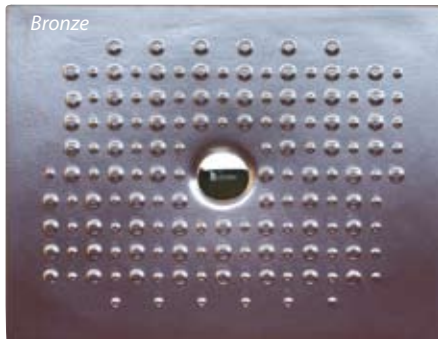

BATHROOM COLLECTION

Shower Trays

Pagoda Tray

A high quality design led solution that revolutionises the shower tray's traditional shape, as a product that is to be considered elegant furnishings. With the "Pagoda" shower tray. A solid base supports a thin shape that is inspired by the roofs of oriental pagodas. The anti-slip design, with a solar motif, has the dual role of artistic graffiti and functional adherent structure. "Pagoda" is available in Brass, Graphite, Bronze, Ivory & White

Folio goes beyond the concept of shower tray. The much-appreciated sun ray-shaped anti-slip design, applied to this shower plate. "Folio Sole" is defined by a design of absolute formal purity, built on a structure only 40mm thick. Available in one size only and in White, Ivory, Bronze & Graphite.

ART5569	800x1000mm	Folio Sole Tray
ART9008	90mm	Waste

Graphite

Rilievi Tray

The proven 40mm thick structural design is the technical basis for the vast range of "Folio Rilievi" shower plates. Available in Ivory, White, Bronze, Graphite & Mercury.

Easy Plumb

- *
- *
- *
- *
- *

Geo Shower Trays

Designer range offers a modern take on traditional shower tray designs. The Geometric square shower tray with a circular recess demonstrates the individualistic nature of this range. The Geometric tray is made of resin Stone with high quality acrylic capped finish for durability.