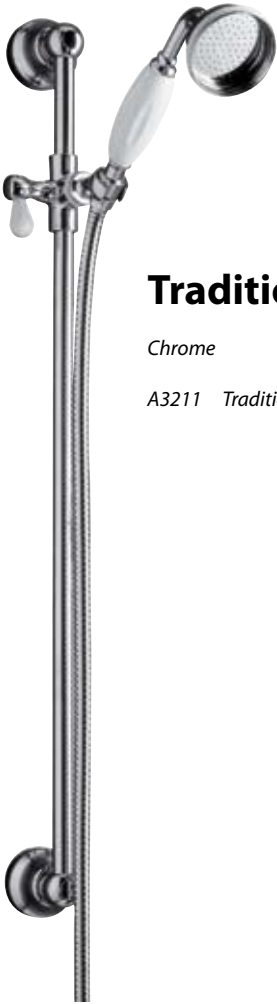

Floor Mounted

Wall Mounted

Sweep Loop

Floor mounted shower column with single lever mixer and loop shower rose.

9045+9055 *Floor Mounted*

Wall mounted shower column with thermostatic mixer and loop shower rose.

Wall mounted shower column with thermostatic mixer and swivel shower rose.

9050+9060 Wall Mounted

Wall Mounted swivel shower rose.

9061 Loop Head

Marina Dream Shower

*Pale Green Safety Glass
Thermostatic
6 Body Jets
Handshower
Optional Corner Fixing Brackets Supplied*

AS398 Apex

Luxor Dream Shower

*Aluminium
Thermostatic
6 Body Jets
Cloudburst Fixed Heads
Handshower
Optional Corner Fixing Brackets Supplied*

A398 Luxor

Rio Dream Shower

Aluminium
 Thermostatic
 2 Body Bar Jets
 Tec T-Bar Fixed Heads
 Handshower
 Optional Corner Fixing Brackets Supplied

A342 Rio

Ra

Minimalist style pole with Cloudburst fixed head
 Manual
 Chrome

A381 Ra

Infinity

Minimalist thermostatic shower with diverter, rigid riser & Cloudburst fixed head
 Thermostatic
 Chrome

A389 Infinity