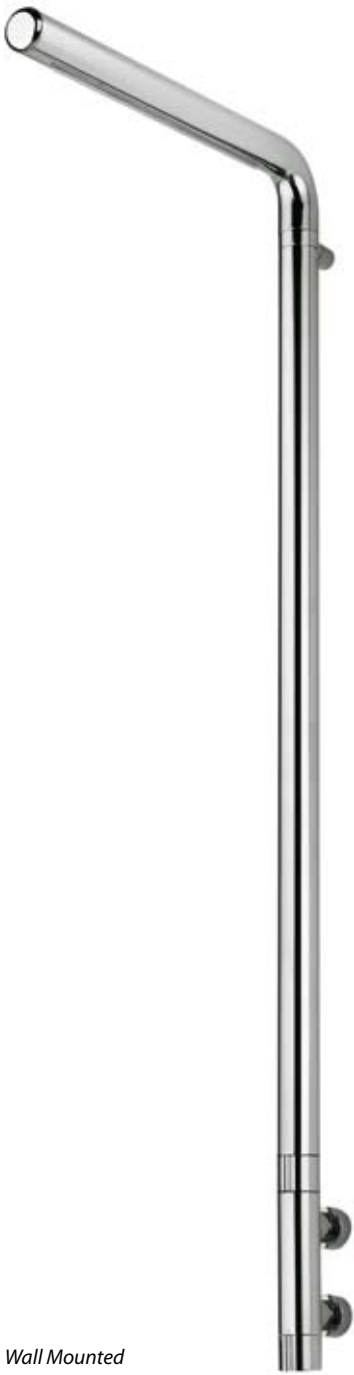

90803 Compact Ex Shower

Square Solar Shower

3/4" Thermostatic Valve
 Therapeutic Qualities
 4 Adjustable Body Jets
 Square Rain Shower Head

2321.50.0 Square Solar Shower
 2322.25.0 4x Body Jets
 2322.50.0 Complete Rough Box
 C85 Handles

Round Solar Shower

3/4" Thermostatic Valve
 Therapeutic Qualities
 4 Adjustable Body Jets
 Round Rain Shower Head

2321.00.0 Round Solar Shower
 2322.00.0 4x Round Body Jets
 2322.50.0 Complete Rough Box
 LM27S Handles

Floor Mounted

Wall Mounted

Sweep Loop

Floor mounted shower column with single lever mixer and loop shower rose.

9045+9055 *Floor Mounted*

Wall mounted shower column with thermostatic mixer and loop shower rose.

9050+9055 *Wall Mounted*

Wall Mounted loop shower rose.

9056 *Loop Head*

Wall Mounted

Floor Mounted

Sweep Swivel

Floor mounted column with single lever mixer and swivel shower rose.

9045+9060 Floor Mounted