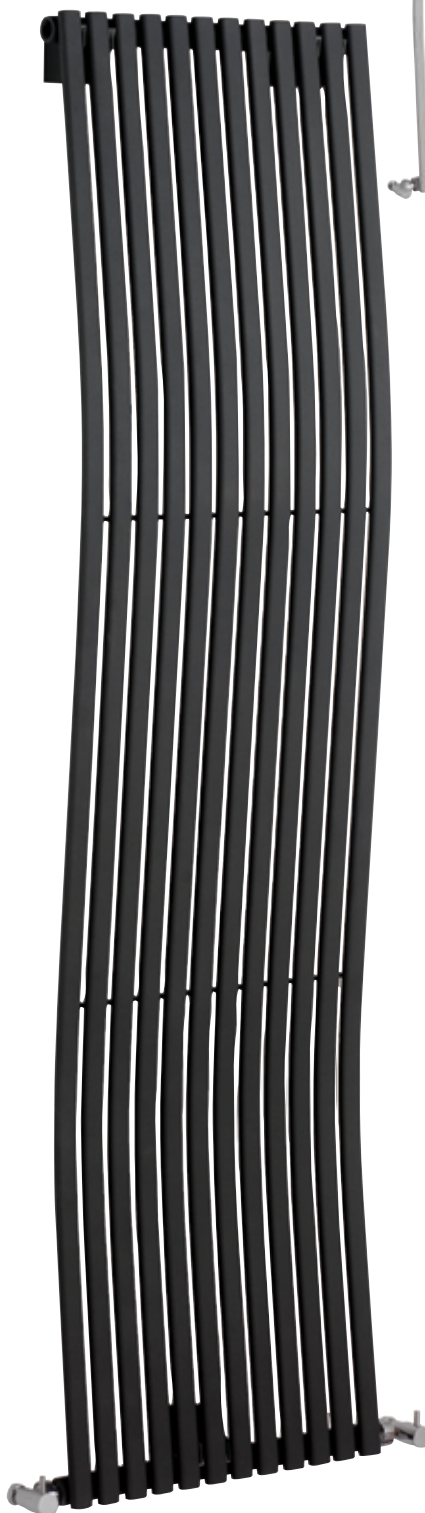

Pajero

The stunning Pajero makes an impact with sinuous curving lines and provides a stylish visual effect for virtually any living space.
1800x460mm

HLS34 Silver
HLA34 Anthracite