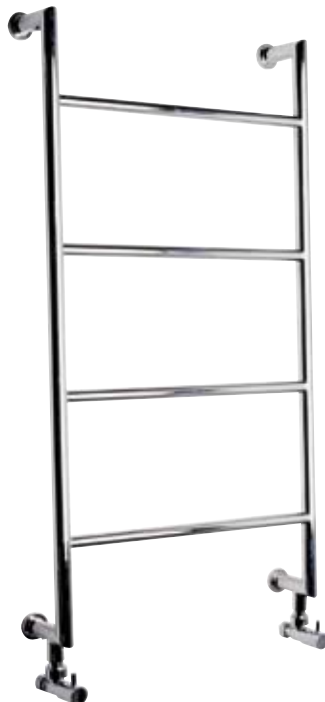

HT331 Chrome

With its clean curves and straight bars, this range provides greater wall clearance-ideal for warming larger towels.

Series 103

1140x505mm

HT313 Chrome

Series 102

930x505mm

HT312 Chrome

Straight Multirails

A new great value range of heated towel rails providing the basic benefit of warm towels. The multirails offer classic design without breaking the bank.

| | | |
|---------------|--------------|--------|
| STR80X60CH | 800 x 600mm | Chrome |
| STR100X50CH | 1000 x 500mm | Chrome |
| STR100X600CH | 1000 x 600mm | Chrome |
| STR1200X500CH | 1200 x 500mm | Chrome |
| STR1200X600CH | 1200 x 600mm | Chrome |
| STR1400X500CH | 1400 x 500mm | Chrome |
| STR1400X600CH | 1400 x 600mm | Chrome |