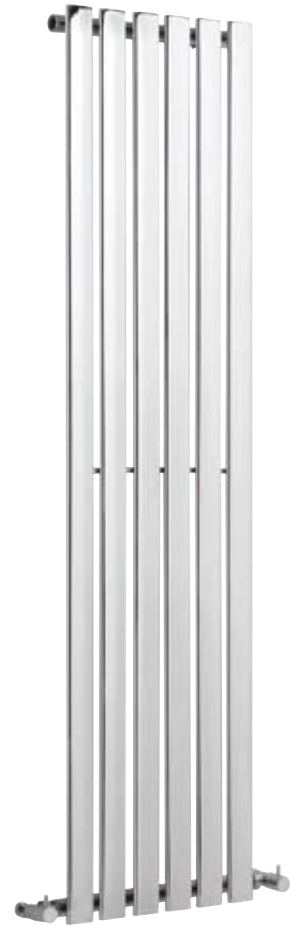

Colours: White
Other colours available for special order

Bar

The Bar is a vertical radiator with a difference - the tubes are flat, almost like fins, so offer great output with unusual design. This popular artisan produced radiator comes in a range of sizes, colours and special finishes.

HT384 Chrome

This tactile range offers the luxury of warm towels, plus the latest in design making a contemporary feature in any room setting.

Coil (16 ring)

1200x300mm

HT380 Chrome

Coil (10 ring)

540x200mm

HT389 Chrome

Skyline (6 bar)

1500x395mm

HT385 Chrome

Signal (18 bar)

1250x740mm

HT387 Chrome

Handcrafted flat panel designs, featuring a smooth mirrored montage, offer a contemporary design statement.