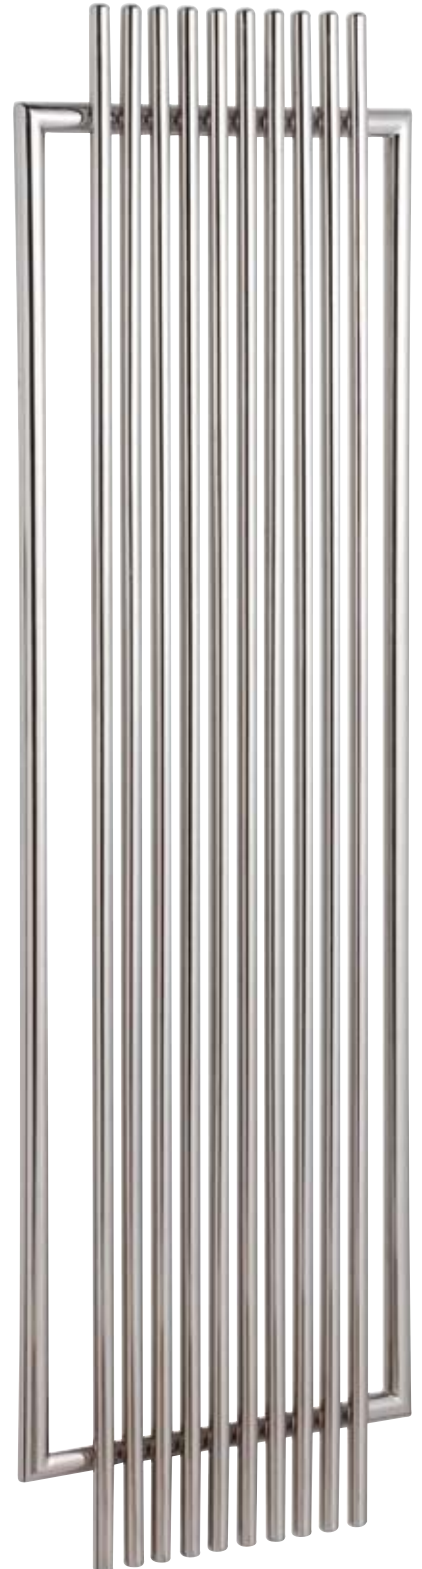

Pro Linea

*With its clean straight lines and excellent proportions, the Pro Linea is a sleek heating solution for any room. Design led radiators are an increasingly popular choice for all living spaces so whether it is a kitchen, conservatory, hallway, lounge or bathroom the Pro Linea offers the perfect choice.
1600x480mm*

HL332 Stainless Steel